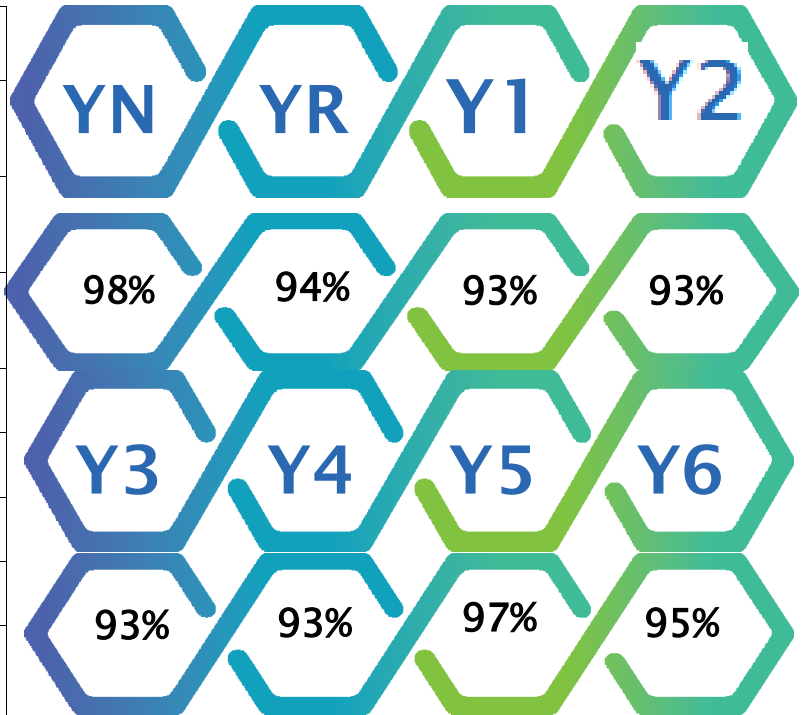

Easter Bonnet Parade

The children in the EYFS looked fabulous in their Easter Bonnets, thank you to all the parents who attended. Well done to our Reception class who made us all smile with their cheerful singing.

Attendance

The attendance above is the attendance for each year group for the previous week
There is a class reward prize for the class with the highest attendance throughout the term.

	
Times Tables Rock Star of the Week	Spelling Shed Star of the Week
Emily Bain	Divine Karunwi
Top Times Tables Class	Top Spellings Class
Year 3	Year 2