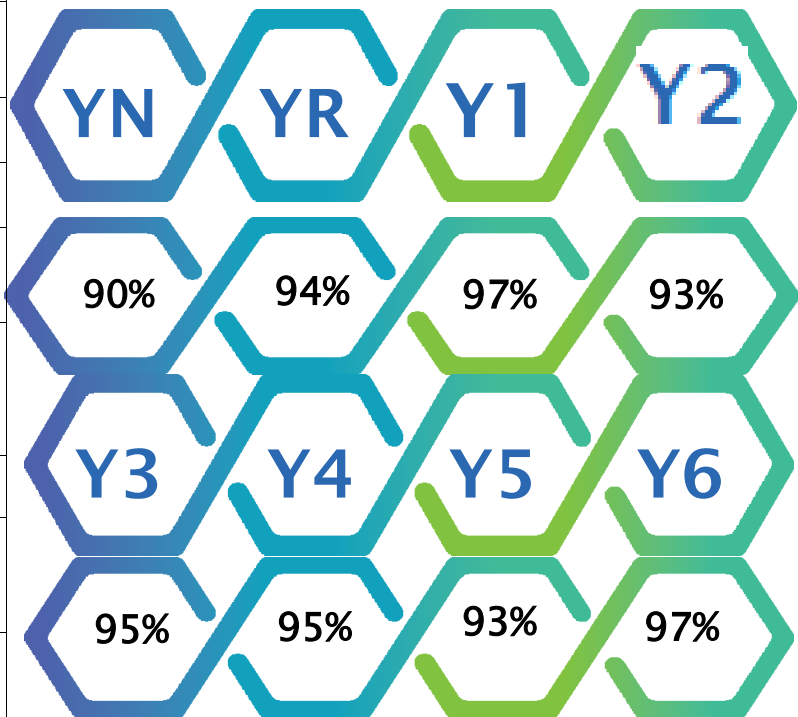

# Attendance

The attendance above is the attendance for each year group for the previous week  
There is a class reward prize for the class with the highest attendance throughout the term.

<b>Times Tables Rock Star of the Week</b>	<b>Spelling Shed Star of the Week</b>
Phoebe Partridge	Eric Brinza
<b>Top Times Tables Class</b>	<b>Top Spellings Class</b>
Year 4	Year 2