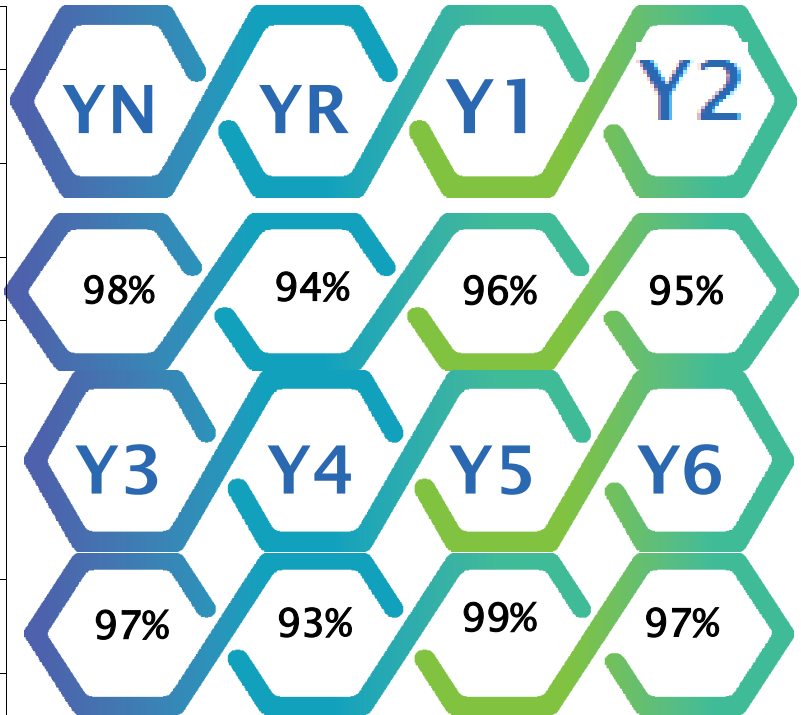

Diary Dates

14th March	Science Week begins
18th March	Non—Uniform Day Year 3 Class Worship
25th March	Year 1 Class Worship Mother’s Day Gift Shop
28th March	Nursery Parent Meeting Week
29th March	Parent Meetings
30th March	Parent Meetings
6th April	Early Years Easter Bonnet Parade Easter Lunch Chocolate Bingo Event
8th April	Easter Celebration School closes for the Easter holiday
25th April	School re-opens for the Summer Term
2nd May	Early Bank Holiday Celebration School closed
3rd May	KS1 Testing Period
6th May	Year 5 Class Worship
9th May	KS2 SATs Week
17th May	Whole School Photographs
27th May	Year 6 Class Worship Queens Platinum Jubilee Celebration Day School closes for half term
13th June	School re-opens
21st June	Sports Day
22nd July	School closes for the Summer holidays
5th September	Start of Autumn Term 2022-2023

Attendance