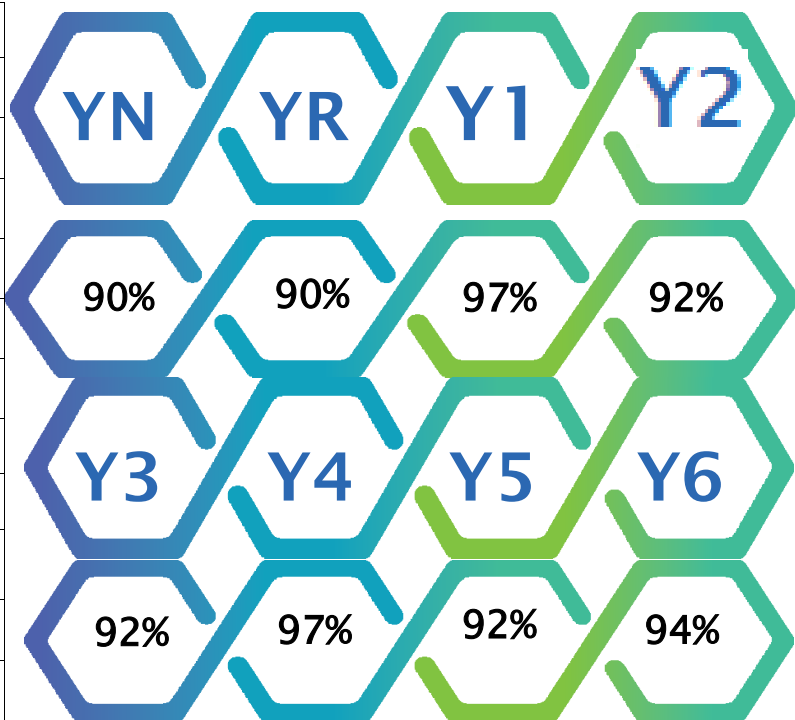

School Uniform

Our pupils always look very smart and are proud to wear their uniforms. Please ensure that you child is always in the correct school uniform and this includes their P.E. Kit.

Football tops and kits are not allowed, thank you for your support with this.

Attendance

The attendance above is the attendance for each year group for the previous week
There is a class reward prize for the class with the highest attendance throughout the term.

Times Tables Rock Star of the Week	Spelling Shed Star of the Week
Myrlie Dumuje	Eric Brinza
Top Times Tables Class	Top Spellings Class
Year 4	Year 2