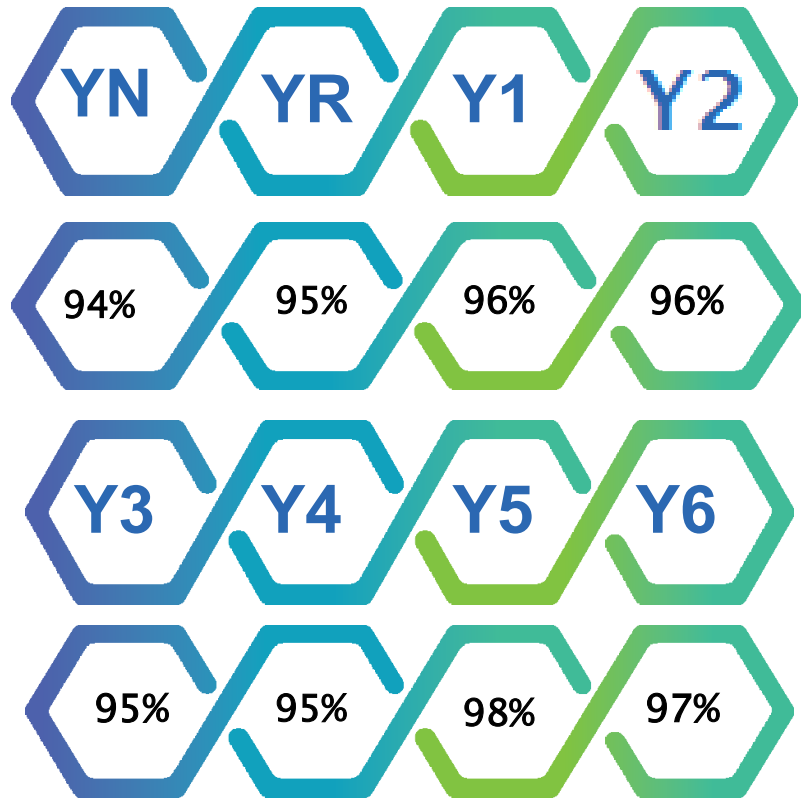

## Friday Worship

Our Friday Worship timetable will start again from next week 17th January, the dates for classes leading Friday Worship are on the diary dates section and are on the school website.

## Learning Log Homework

Thank you to all for making such a fantastic effort with the Learning Log homework. There were some excellent pieces of homework returned to school, the homework for this half term will be issued this Friday 10th January; to be sent back to school on Thursday 13th February. Well done to all!

# Attendance