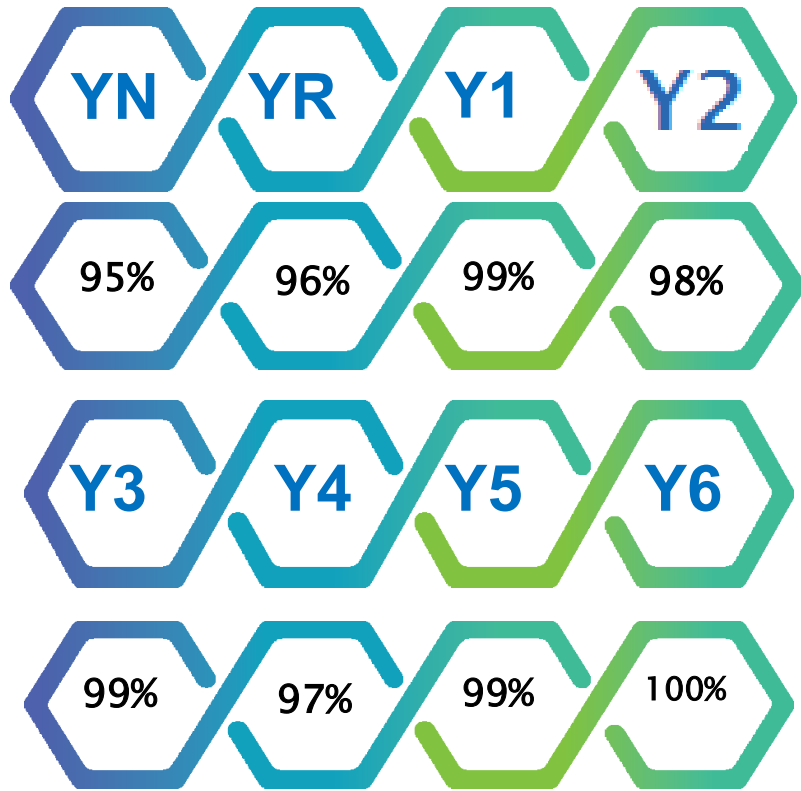

Diary Dates

27th March	Year 1 Stay & Play 8.45 am Mother's Day Lunch 11.45 am
28th March	Mother's Day Lunch 11.45 am
29th March	Mother's Day Gift Shop
1st April	Non Uniform Day Easter Egg Donation
3rd April	Parent's Evening 4.00pm – 6.00pm
4th April	Parent's Evening 4.00pm – 6.00pm
5th April	Year 1 Class Worship
9th April	Breakfast with the Easter Bunny
10th April	Easter Bonnet Parade EYFS ONLY Easter Egg Hunt—EYFS and KS1 Chocolate Bingo 3.30pm
10th April	Easter Lunch
11th April	Y5 Last swim session
12th April	Easter Celebration 9.00am School closes for Easter holiday
29th April	School re-opens
2nd May	School closed for voting to all pupils except Year 6
3rd May	Non Uniform Down Syndrome Day
6th May	School Closed May Bank Holiday
10th May	Y5 Class Worship
13th May	KS2 SATs Week KS1 SATs Week
20th May	KS1 SATs Week
24th May	School closes for half term
10th June	School re-opens Phonics Week
19th June	Sports Day Foundation Stage / KS1—am KS2—pm
21st June	Reception Class Worship
26th June	Sports Day reserve date
5th July	Nursery Class Worship
19th July	School closes for the Summer Holiday

Attendance

Attendance Reward

We reward all children with 100% attendance during the term with an activity afternoon, this is chosen by the School Council. There is also a class reward prize for the class with the highest attendance throughout the term.