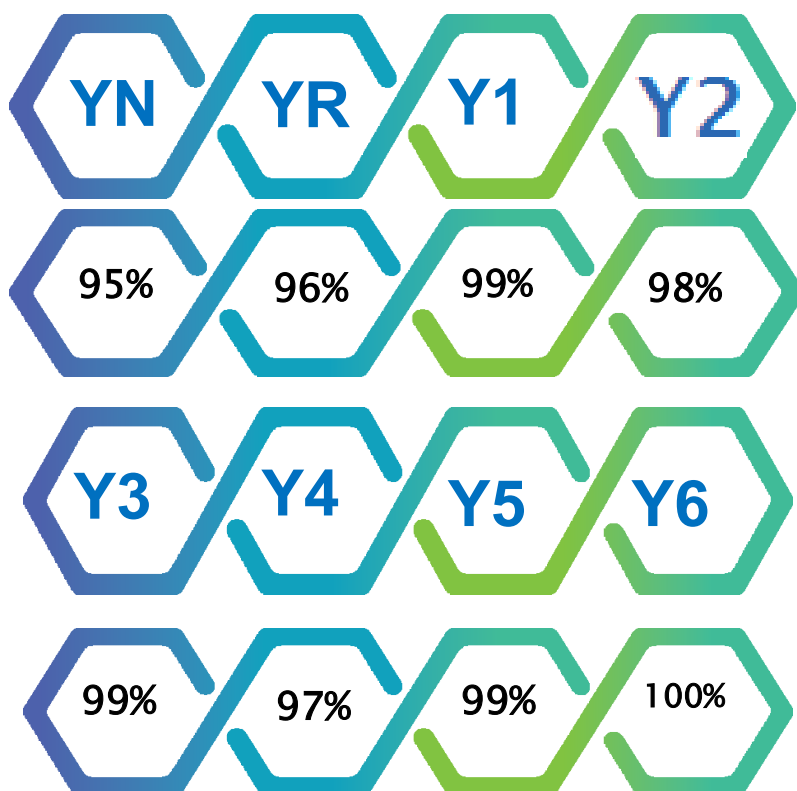

Diary Dates

15th March	Y4 Class Worship Comic Relief Non Uniform Day
27th March	Year 1 Stay & Play 8.45 am Mother's Day Lunch 11.45 am
28th March	Mother's Day Lunch 11.45 am
29th March	Mother's Day Gift Shop
1st April	Non Uniform Day Easter Egg Donation
3rd April	Parent's Evening 4.00pm – 6.00pm
4th April	Parent's Evening 4.00pm – 6.00pm
5th April	Y1 Class Worship
9th April	Breakfast with the Easter Bunny
10th April	Easter Bonnet Parade EYFS ONLY Easter Egg Hunt—EYFS and KS1 Easter Lunch Chocolate Bingo 4.00pm
11th April	Y5 Last swim session
12th April	Easter Celebration 9.00am School closes for Easter holiday
29th April	School re-opens
2nd May	School closed for voting to all pupils except Year 6
3rd May	Non Uniform Down Syndrome Day
6th May	School Closed May Bank Holiday
10th May	Y5 Class Worship
13th May	KS2 SATs Week KS1 SATs Week
20th May	KS1 SATs Week
24th May	School closes for half term
10th June	School re-opens Phonics Week
19th June	Sports Day Foundation Stage / KS1—am KS2—pm
21st June	Reception Class Worship
26th June	Sports Day reserve date
5th July	Nursery Class Worship
19th July	School closes for the Summer Holiday

Attendance

Attendance Reward

We reward all children with 100% attendance during the term with an activity afternoon, this is chosen by the School Council. There is also a class reward prize for the class with the highest attendance throughout the term.