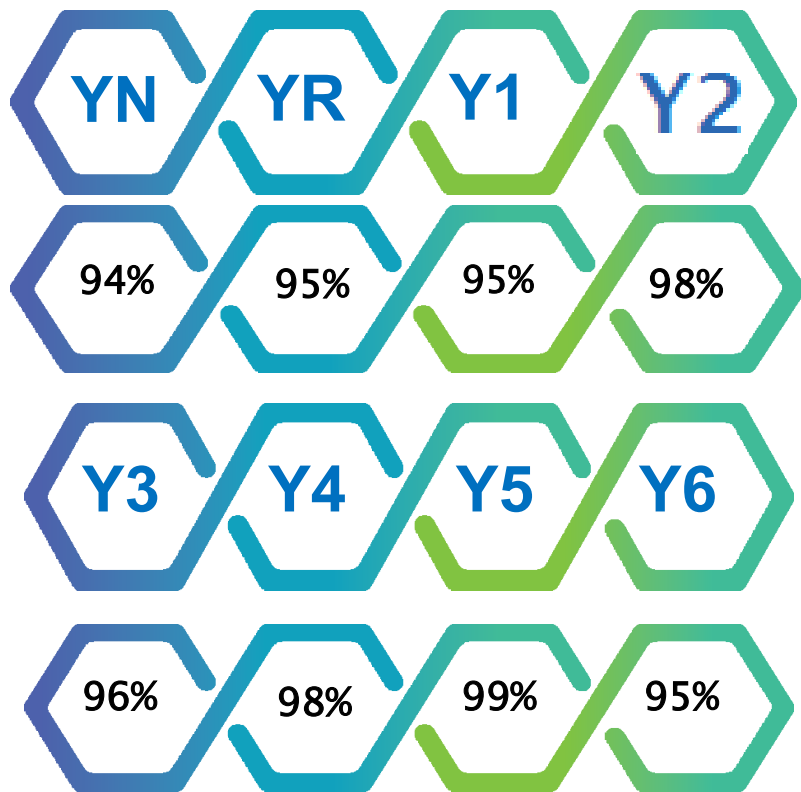

Diary Dates

7th March	World Book Day Dress up as a Book Character World Book Day Lunch
11th March	Science Week
15th March	Y4 Class Worship Comic Relief Non Uniform Day
27th March	Year 1 Stay & Play 8.45 am Mother's Day Lunch 11.45 am
28th March	Mother's Day Lunch 11.45 am
29th March	Mother's Day Gift Shop
1st April	Non Uniform Day Easter Egg Donation
3rd April	Parent's Evening 4.00pm – 6.00pm
4th April	Parent's Evening 4.00pm – 6.00pm
5th April	Y1 Class Worship
9th April	Breakfast with the Easter Bunny
10th April	Easter Bonnet Parade EYFS ONLY Easter Egg Hunt—EYFS and KS1 Chocolate Bingo 4.00pm
11th April	Y5 Last swim session Easter Lunch
12th April	Easter Celebration 9.00am School closes for Easter holiday
29th April	School re-opens
2nd May	School closed for Voting to all pupils except Year 6
3rd May	Non Uniform Down Syndrome Day
6th May	School Closed May Bank Holiday
10th May	Y5 Class Worship
13th May	KS2 SATs Week KS1 SATs Week
20th May	KS1 SATs Week
24th May	School closes for half term
10th June	School re-opens Phonics Week
19th June	Sports Day Foundation Stage / KS1—am KS2—pm
21st June	Reception Class Worship
26th June	Sports Day reserve date
5th July	Nursery Class Worship
19th July	School closes for the Summer Holiday

Attendance

Attendance Reward

We reward all children with 100% attendance during the term with an activity afternoon, this is chosen by the School Council. There is also a class